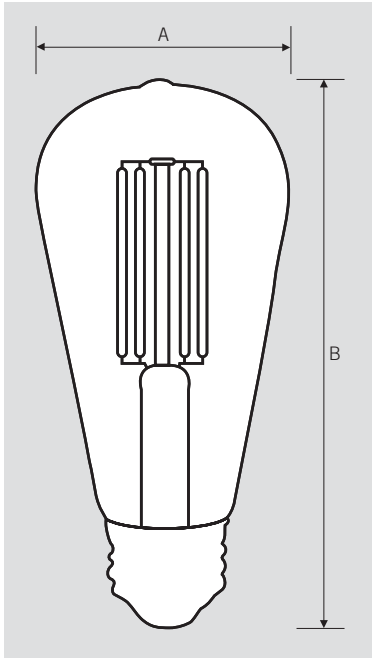

ESSENTIAL SERIES

GENERAL PURPOSE LED BULBS

KT-LED4.5FST19-E26-822-A

REPLACEMENT LAMP

DESCRIPTION

4.5W ST19 Lamp | 2200K | >80 CRI |
Edison Shape Amber Bulb

LAMP TYPE: Filament ST19

BASE TYPE: E26 (Medium)

PRODUCT FEATURES

- Energy efficient, 80%+ energy savings over legacy equivalents
- Lower heat generation than legacy equivalents
- Filament-style LED construction offers unique traditional appearance for decorative and mood-sensitive applications
- Long life minimizes replacement and maintenance costs
- Smooth, uniform dimming
- Suitable for use in damp and wet locations
- Operating temperature range: -4°F/-20°C to 95°F/35°C
- PF: >0.60
- ANSI compliant construction ensures fitment for intended applications
- Complies with Part 15 of FCC
- Meets Energy Star requirements
- UL Listed
- Rated for open and enclosed fixtures

ELECTRICAL AND PERFORMANCE SPECIFICATIONS

Keystone Catalog Number	Description	Color Temp	Input Voltage	Rated Lamp Wattage	Legacy Equivalent Wattage	Base Type	Lumens	Energy Star CBCP	CRI	Beam Angle	Dimmable	Efficacy
KT-LED4.5FST19-E26-822-A	ST19 amber Edison bulb; Dimmable	2200K	120V	4.5W	40W incandescent	E26	350 lm	TBD	>80	360°	Yes	78 lm/W

KT-LED4.5FST19-E26-822-A

REPLACEMENT LAMP

PHYSICAL CHARACTERISTICS

LAMP DIMENSIONS

A (Diameter)	2.28"
B (Length)	4.92"

BASE TYPE: E26 (Medium)

PACKAGING

Carton Quantity	24 pcs
Carton Dimensions	10.24" × 7.87" × 12.20"
Carton Weight	5.3 lbs